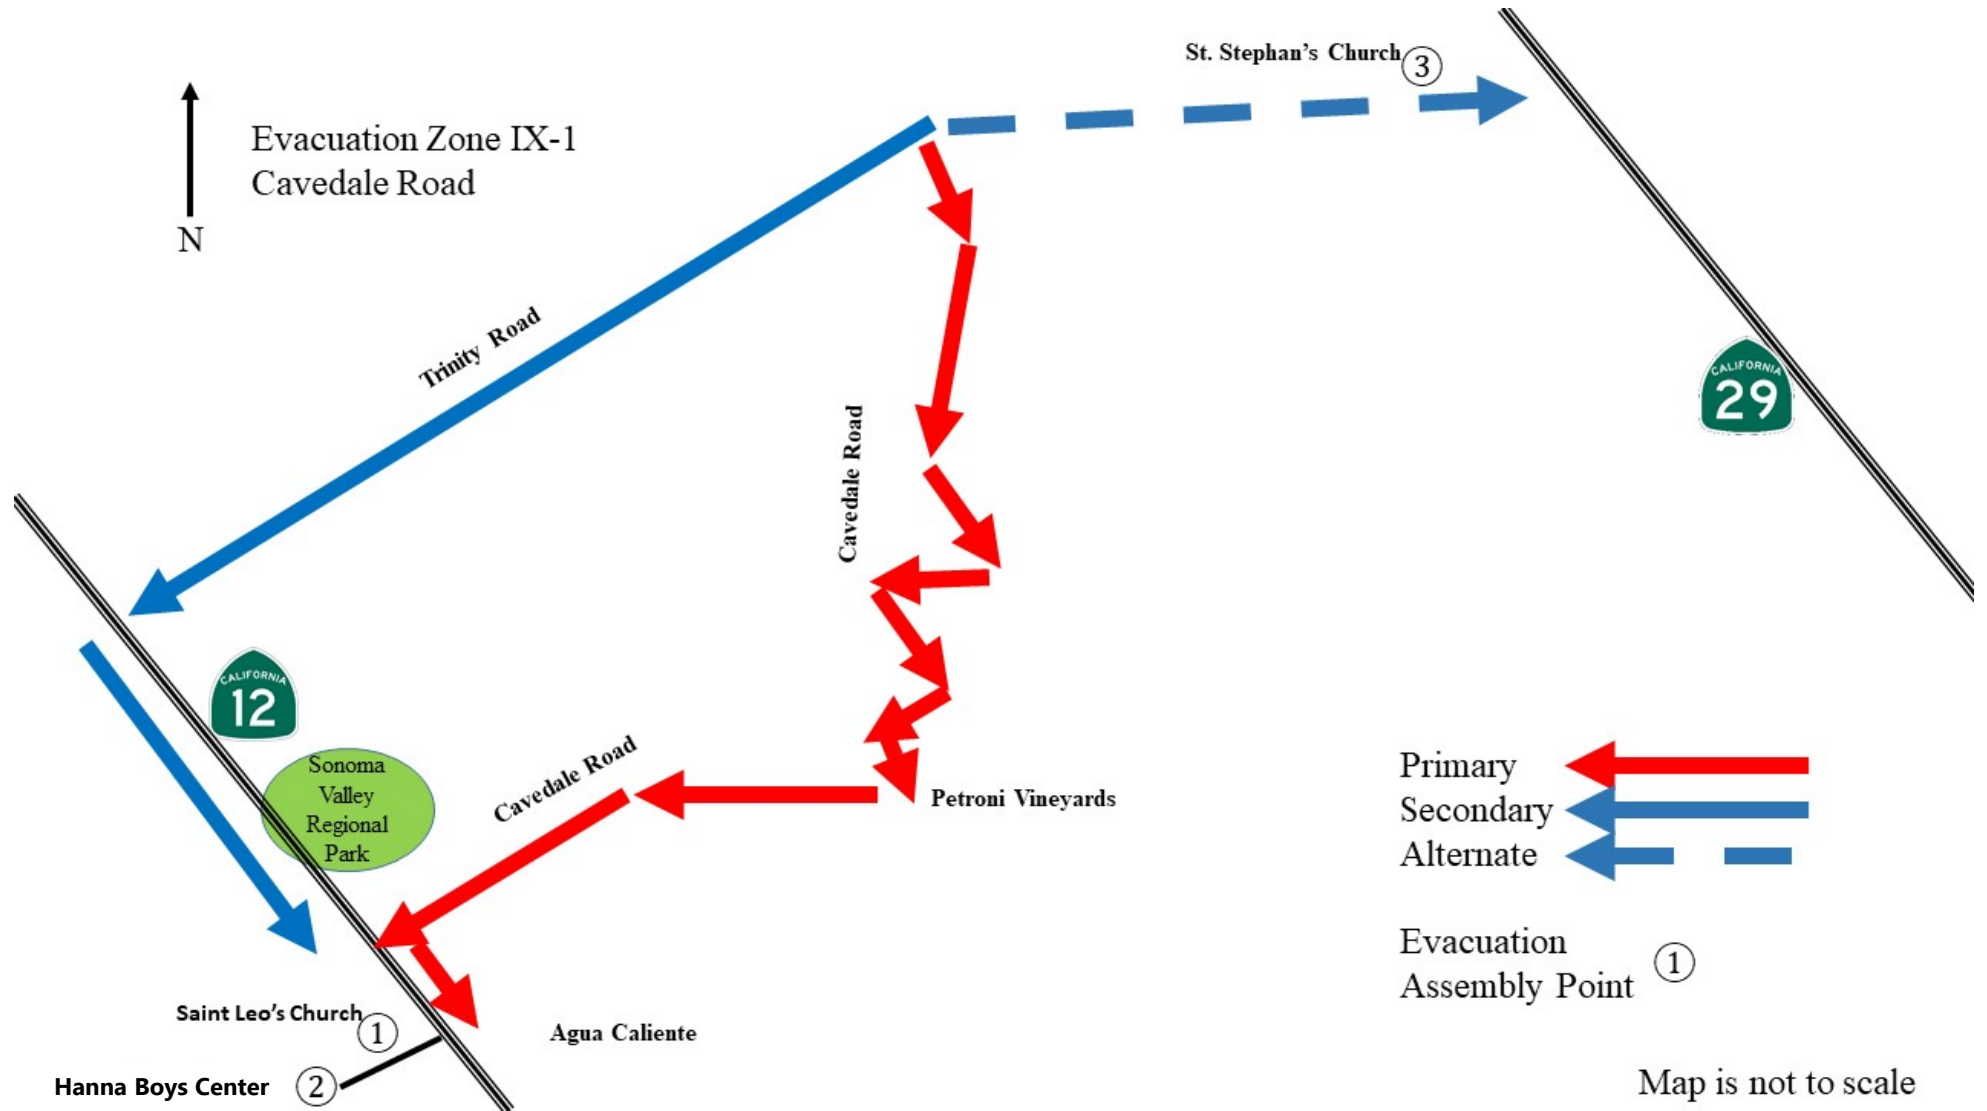

Evacuation Routes

(How to get out)

Primary:

West on Cavedale

Secondary:

West on Trinity Road

Alternate:

East on Trinity/Dry
Creek/Oakville

Assembly Areas

(Where to go)

Primary

St. Leo's Church
601 Agua Caliente Rd W,
Sonoma

Alternate #1

Hanna Boys Center
17000 Arnold Dr, Sonoma

Alternate #2

St. Stephan's Church
1250 Oakville Grade Rd,
Oakville

Primary ← (thick red arrow)
Secondary ← (thick blue arrow)
Alternate ← (dashed blue arrow)

Evacuation
Assembly Point ①

Map is not to scale

If there is an incident that requires evacuation, you may not receive notice. Evacuate if you feel you are in danger.